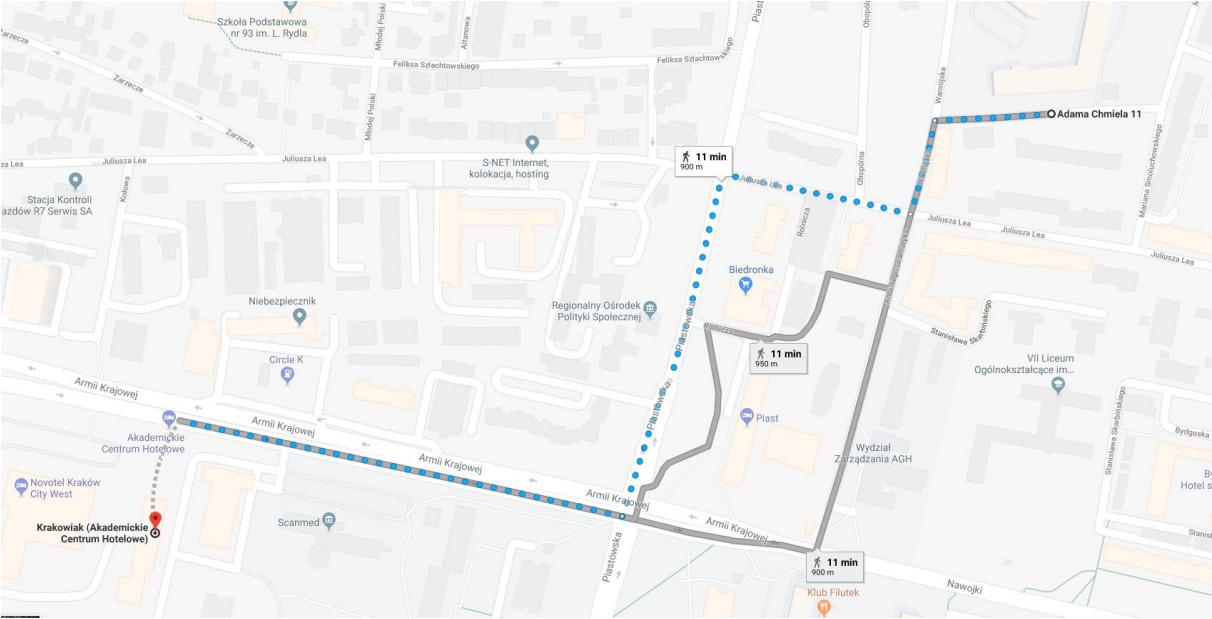

The map below outlines how to get to the conference venue, Pedagogical University of Cracow from Krakowiak, Novotel and Ibis hotels.

The map below indicates 3 entrances to the Pedagogical University of Cracow main building complex.

The map below indicates the location of the registration room and the Aula viewed from the main entrance to the Pedagogical University of Cracow main building complex.

The map below indicates the orientations inside the building with respect to surrounding streets.