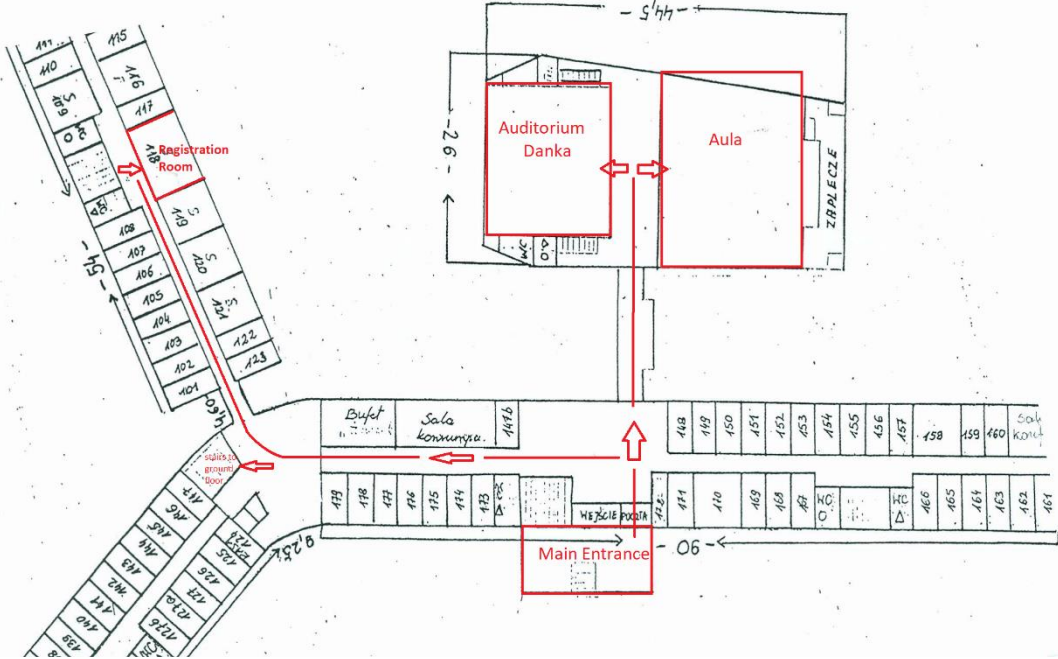

The map below outlines how to get to the conference venue, Pedagogical University of Cracow from Krakowiak, Novotel and Ibis hotels.

The map below indicates 3 entrances to the Pedagogical University of Cracow main building complex.

The map below indicates the location of the registration room and the Aula viewed from the main entrance to the Pedagogical University of Cracow main building complex.

The map below indicates the orientations inside the building with respect to surrounding streets.